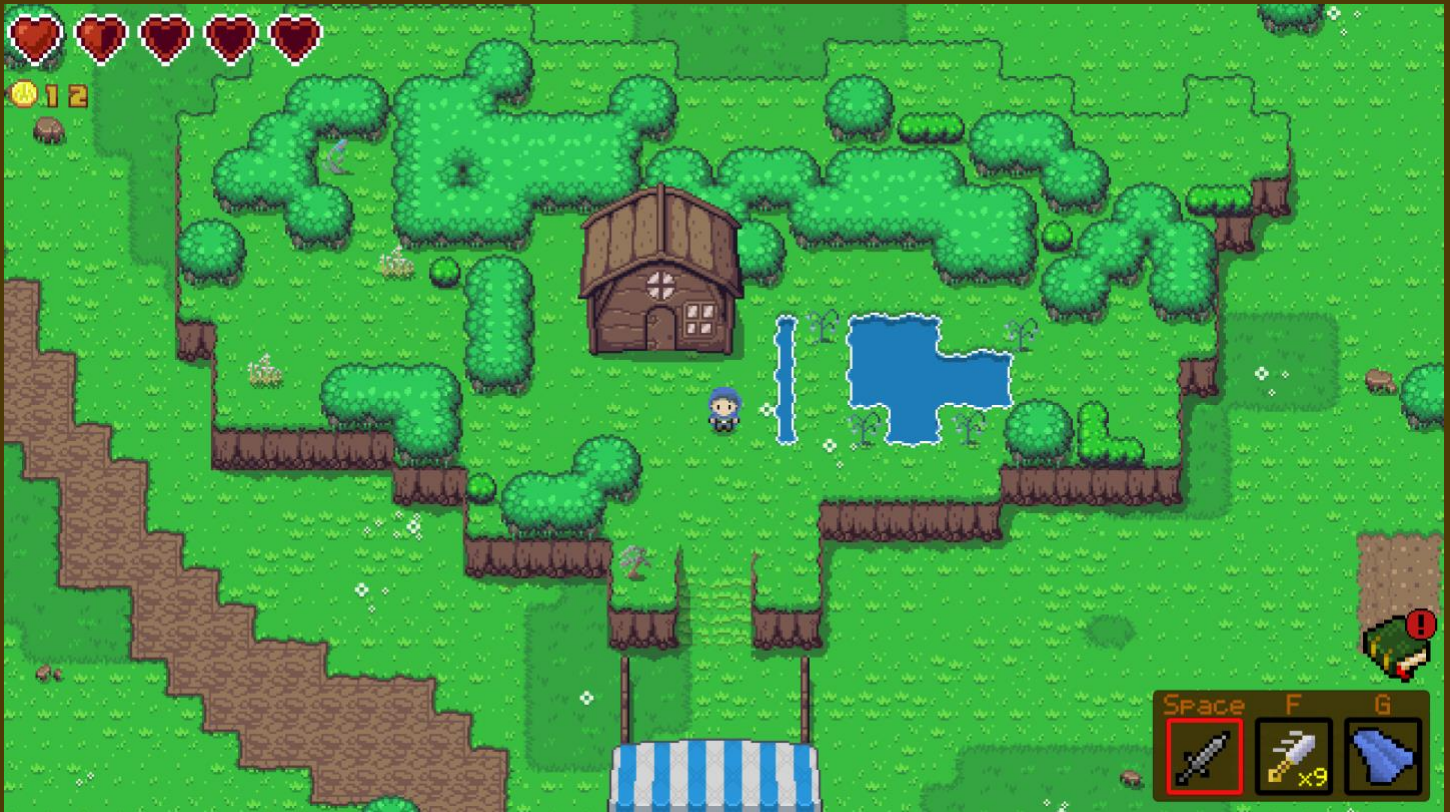

## Slime King

### Quest Start:

Person: Ebbavi

Location: The Meadows (southern)

You can start the quest by talking to Ebbavi in The Meadows and asking how to get access to her plants. She will inform you that the Slime King attacks her and she wants you to kill it.

The Slime King is located at the broken Slime Farm, which is to the south-east of Ebbavi.

Good luck killing the Slime King!

After you kill the Slime King, go back to Ebbavi and tell her to finish the quest.