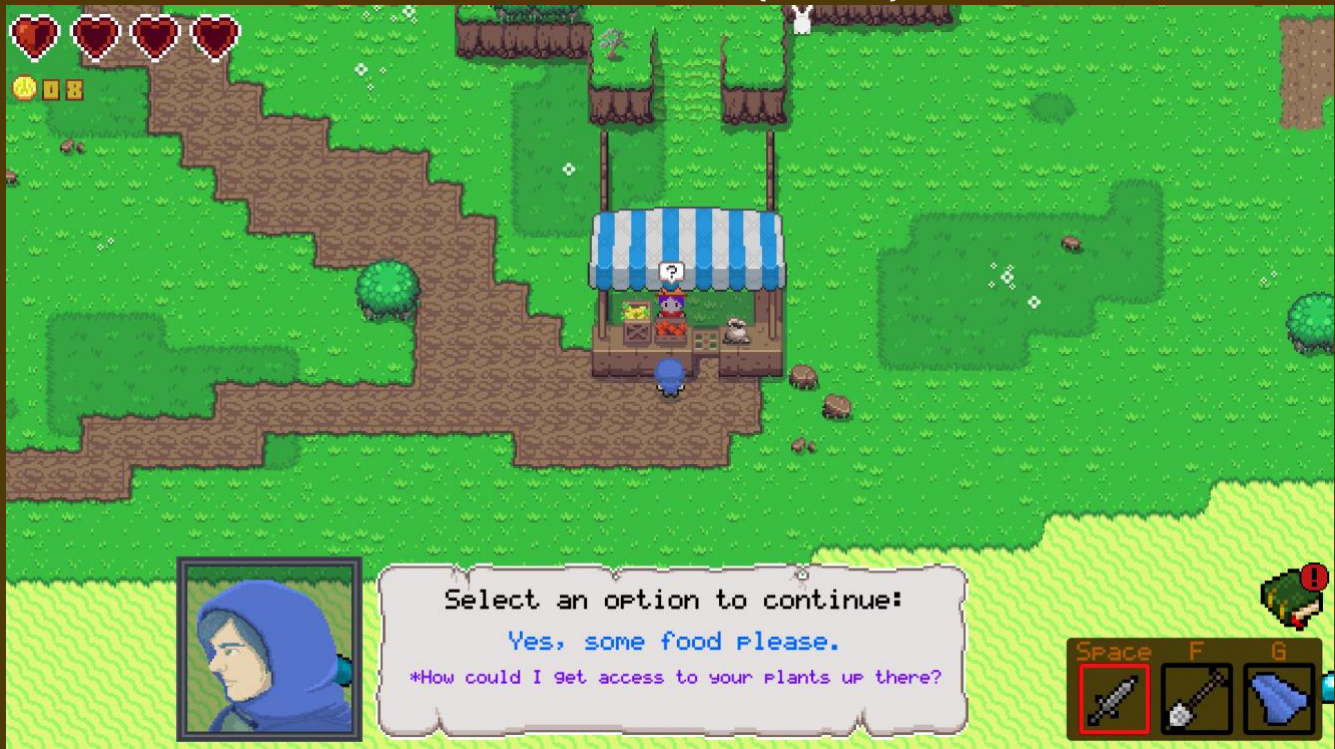

## Slime King

### Quest Start:

Person: Ebbavi

Location: The Meadows (southern)

You can start the quest by talking to Ebbavi in The Meadows and asking how to get access to her plants. She will inform you that the Slime King attacks her and she wants you to kill it.

The Slime King is located at the broken Slime Farm, which is to the south-east of Ebbavi.

Good luck killing the Slime King!

After you kill the Slime King, go back to Ebbavi and tell her to finish the quest.