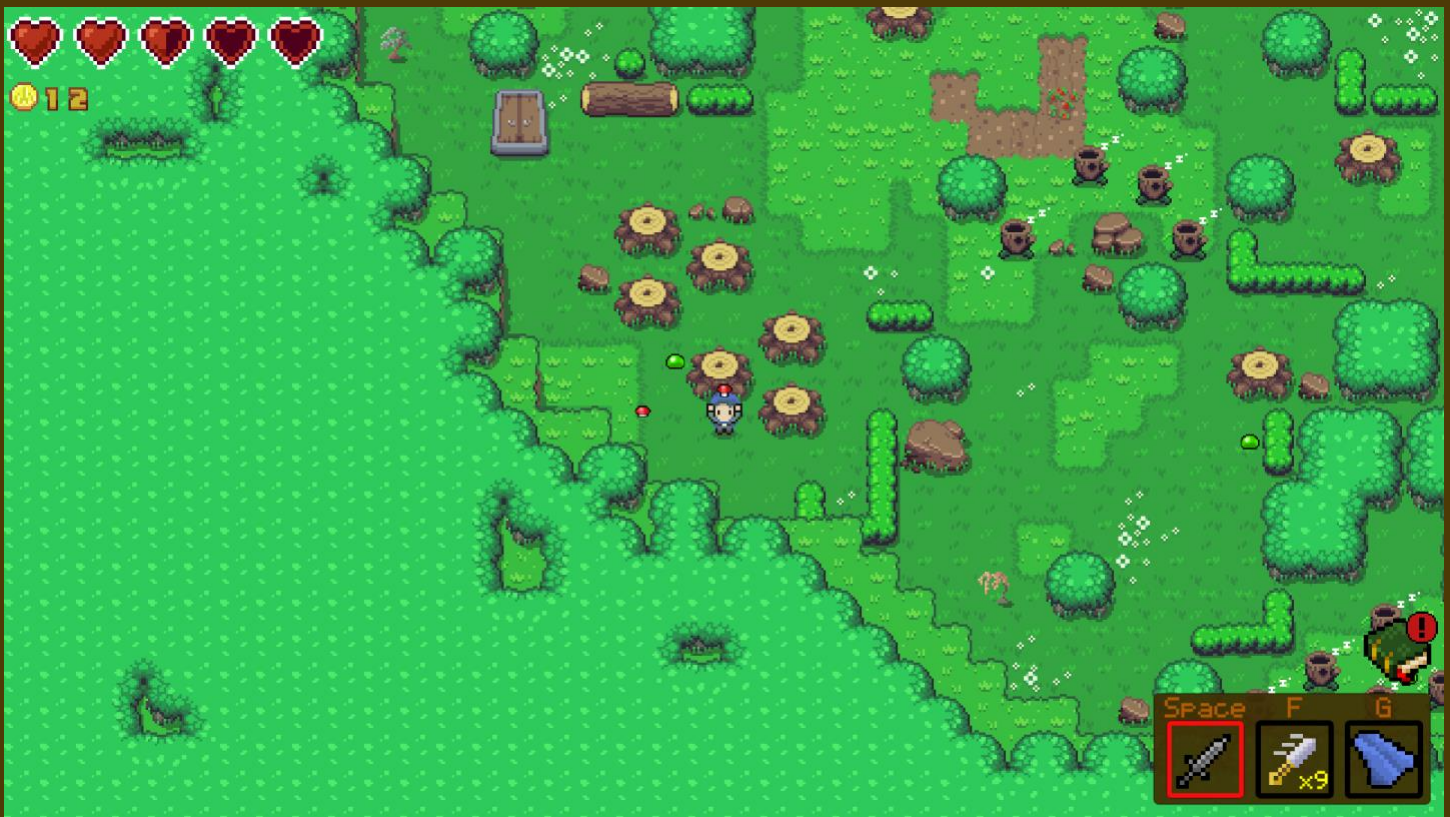

Turtle Quest

Quest Start:

A Sign

Location: ProcrastiForest

There is a Turtle in the north-west of ProcrastiForest on a plateau. The sign leading up to the plateau informs you the turtle is named Zcazca and loves mushrooms. Zcazca has lost her home and you can help her find a new one.

First get mushrooms. You can pick them up. There are some located to the south of the Zcazca.

If you get close to Zcazca while holding a mushroom, Zcazca will follow you.

Lead Zcazca to the Blue Tree located in the south-east of ProcrastiForest.

When Zcazca reaches her home, she makes room by pushing out some [Gloves](#) for you! Congratulations! Quest Complete!